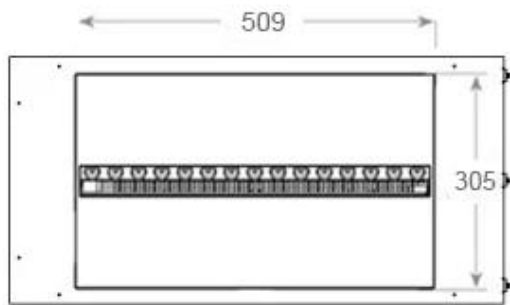

Key Specifications

Product type	See-through Built-in Opti-myst Fireplace
Brand	Foco
Use	Indoor
Warranty	2 years

Size & Weight

Length/Width	80 cm
Height	50 cm
Depth	40 cm
Weight	25 kg
Cable length	150 cm

Technical Specifications

Material	Steel
Colour	Black
Finish	Matte
Interior (colour/material)	Black
Flame view	Left side
Decoration	Wood (Additional)
Glas included	Yes
Glass Height	15 cm

Installation Details

Required ventilation opening	210
Flue/Chimney	Not Required
Power Requirements	Yes