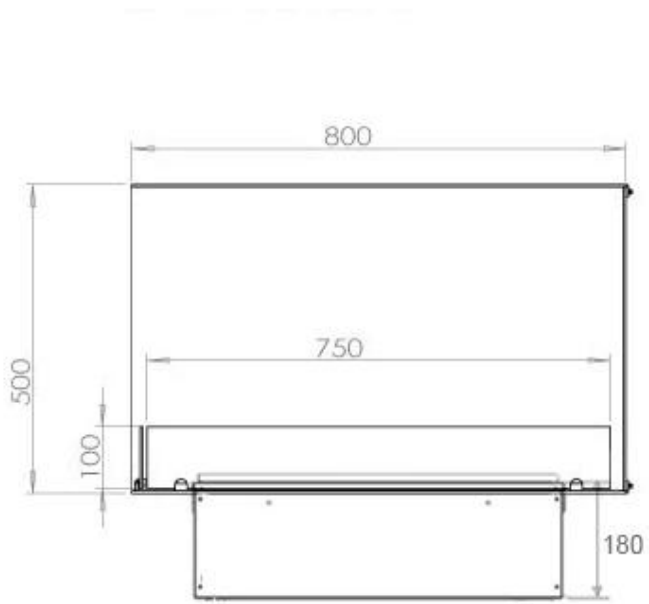

Key Specifications

Product type	See-through Built-in Opti-myst Fireplace
Brand	Foco
Use	Indoor
Warranty	2 years

Size & Weight

Length/Width	80 cm
Height	50 cm
Depth	40 cm
Weight	25 kg
Cable length	150 cm

Technical Specifications

Material	Steel
Colour	Black
Finish	Matte
Interior (colour/material)	Black
Flame view	Left side
Decoration	Wood (Additional)
Glas included	Yes
Glass Height	15 cm

Installation Details

Required ventilation opening	210
Flue/Chimney	Not Required
Power Requirements	Yes