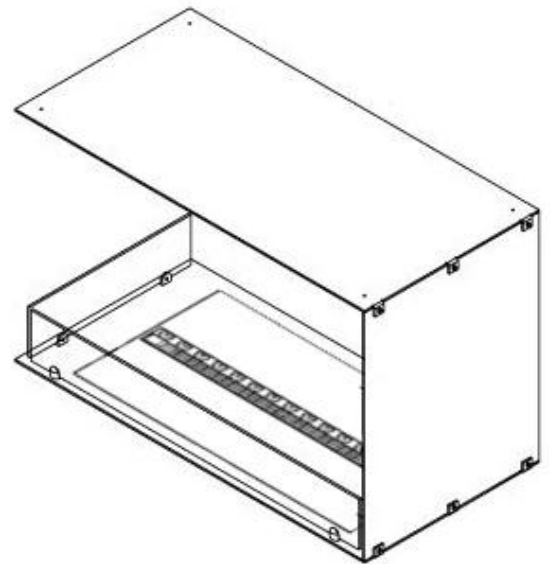

FOCO MYST CORNER LEFT 800

HYB-30-119

Foco Myst Corner 800 left-facing water vapor fireplace for installation in a corner wall. The flame is visible from two sides.

TECHNICAL SPECIFICATIONS

Features

Adjustable flame	Yes
Control	Remote Control
Remote control	Yes (included)
Thermostat	No

Key Specifications

Product type	See-through Built-in Opti-myst Fireplace
Brand	Foco
Use	Indoor
Warranty	2 years

Size & Weight

Length/Width	80 cm
Height	50 cm
Depth	40 cm
Weight	25 kg
Cable length	150 cm

Technical Specifications

Material	Steel
Colour	Black
Finish	Matte
Interior (colour/material)	Black
Flame view	Left side
Decoration	Wood (Additional)
Glas included	Yes
Glass Height	15 cm

Installation Details

Required ventilation opening	210
Flue/Chimney	Not Required
Power Requirements	Yes