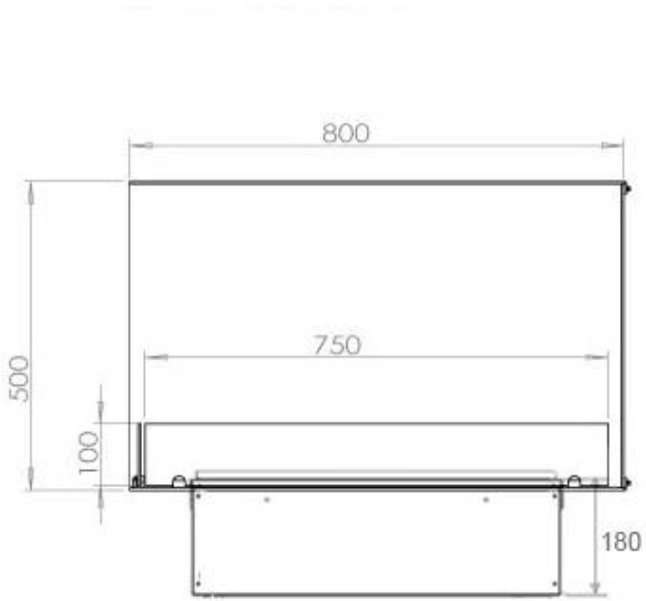

Key Specifications

Product type	See-through Built-in Opti-myst Fireplace
Brand	Foco
Use	Indoor
Warranty	2 years

Size & Weight

Length/Width	80 cm
Height	50 cm
Depth	40 cm
Weight	25 kg
Cable length	150 cm

Technical Specifications

Material	Steel
Colour	Black
Finish	Matte
Interior (colour/material)	Black
Flame view	Left side
Decoration	Wood (Additional)
Glas included	Yes
Glass Height	15 cm

Installation Details

Required ventilation opening	210
Flue/Chimney	Not Required
Power requirements	Yes