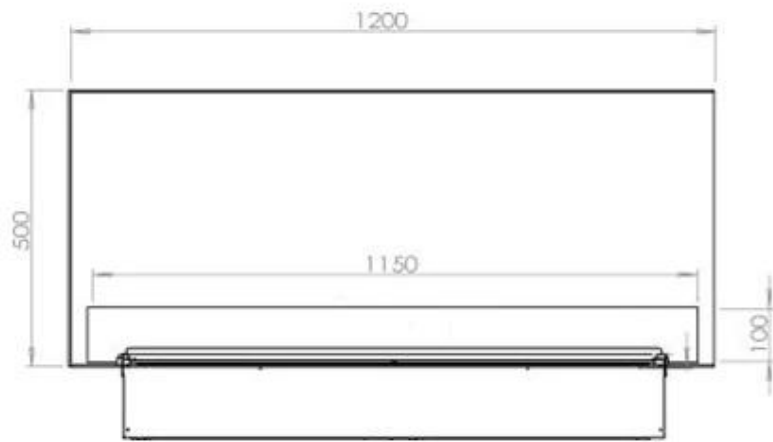

Key Specifications

Producttype	See-through Built-in Opti-myst Fireplace
Brand	Foco
Use	Indoor
Warranty	2 years

Size & Weight

Length/Width	120 cm
Height	50 cm
Depth	40 cm
Weight	30 kg
Cable lenght	150 cm

Technical Specifications

Material	Steel
Colour	Black
Finish	Matte
Interior (colour/material)	Black
Flame view	46
Decoration	Wood (Additional)
Glas included	Yes
Glass Height	15 cm

Installation Details

Ventilation	420 cm2
Flue/Chimney	Not Required
Power Requirements	Yes