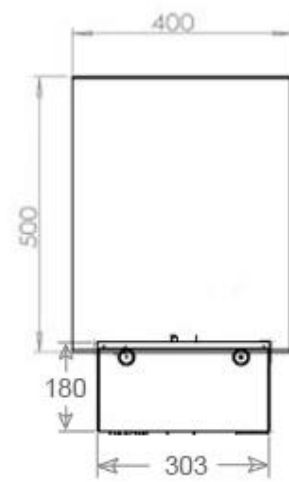

Key Specifications

Producttype	See-through Built-in Opti-myst Fireplace
Brand	Foco
Use	Indoor
Warranty	2 years

Size & Weight

Length/Width	120 cm
Height	50 cm
Depth	40 cm
Weight	30 kg
Cable lenght	150 cm

Technical Specifications

Material	Steel
Colour	Black
Finish	Matte
Interior (colour/material)	Black
Flame view	46
Decoration	Wood (Additional)
Glas included	Yes
Glass Height	15 cm

Installation Details

Ventilation	420 cm2
Flue/Chimney	Not Required
Power Requirements	Yes