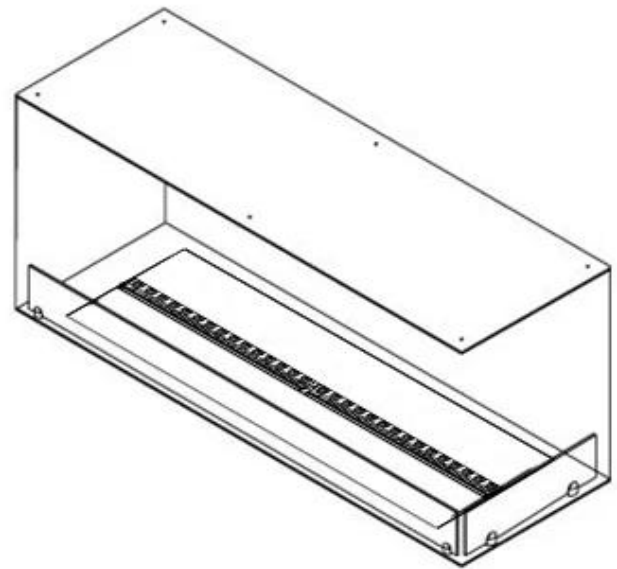

FOCO MYST CORNER RIGHT 1200

HYB-30-118

Foco Myst Corner 1200 water vapor fireplace, 150 cm, for installation in the corner of a wall. This model is right-facing.

TECHNICAL SPECIFICATIONS

Features

Adjustable flame	Yes
Control	Remote Control
Remote control	Yes (included)
Thermostat	No

Key Specifications

Producttype	See-through Built-in Opti-myst Fireplace
Brand	Foco
Use	Indoor
Warranty	2 years

Size & Weight

Length/Width	120 cm
Height	50 cm
Depth	40 cm
Weight	30 kg
Cable lenght	150 cm

Technical Specifications

Material	Steel
Colour	Black
Finish	Matte
Interior (colour/material)	Black
Flame view	46
Decoration	Wood (Additional)
Glas included	Yes
Glass Height	15 cm

Installation Details

Ventilation	420 cm2
Flue/Chimney	Not Required
Power Requirements	Yes