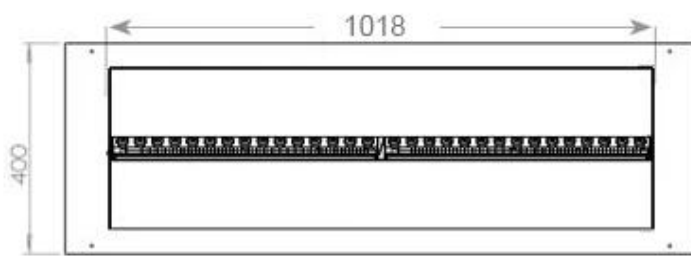

Key Specifications

Producttype	See-through Built-in Opti-myst Fireplace
Brand	Foco
Use	Indoor
Warranty	2 years

Size & Weight

Length/Width	120 cm
Height	50 cm
Depth	40 cm
Weight	30 kg
Cable lenght	150 cm

Technical Specifications

Material	Steel
Colour	Black
Finish	Matte
Interior (colour/material)	Black
Flame view	46
Decoration	Wood (Additional)
Glas included	Yes
Glass Height	15 cm

Installation Details

Ventilation	420 cm2
Flue/Chimney	Not Required
Power Requirements	Yes