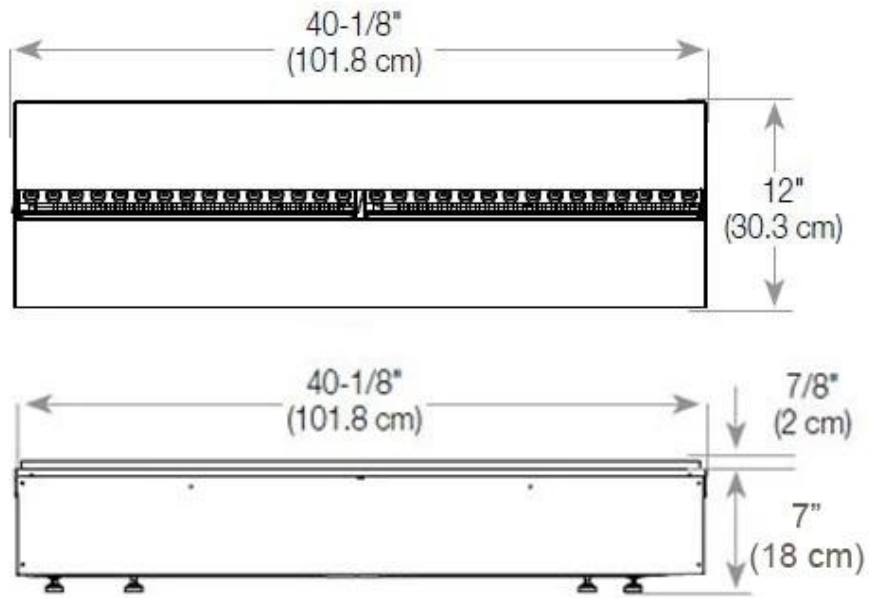

CASSETTE 1000 MANUAL