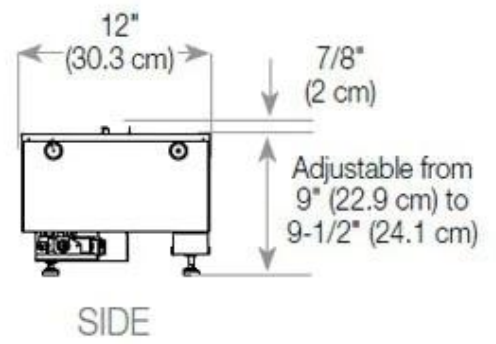

CASSETTE 100 AUTOMATIC