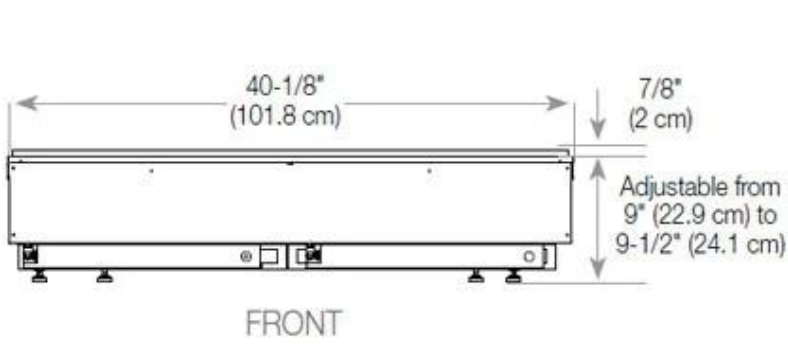

CASSETTE 100 AUTOMATIC