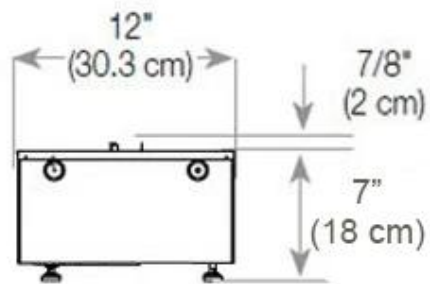

CASSETTE 1000 MANUAL

FRONT

SIDE