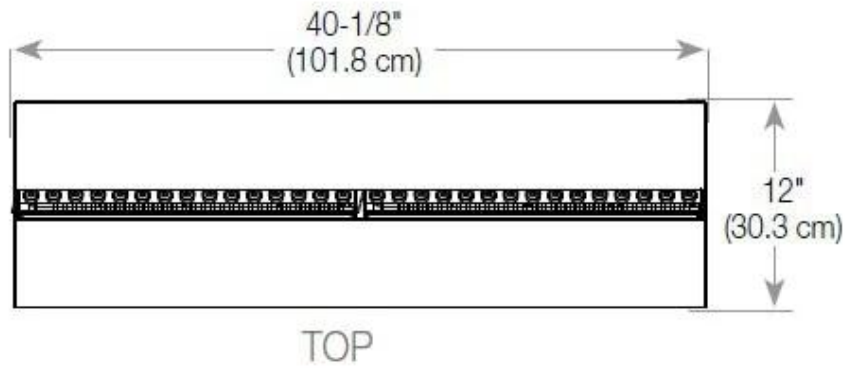

CASSETTE 100 AUTOMATIC