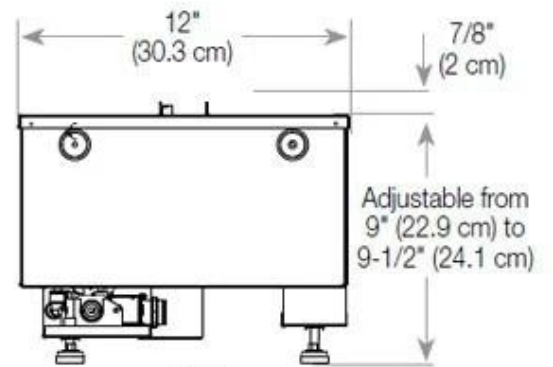

CASSETTE 500 AUTOMATIC

SIDE