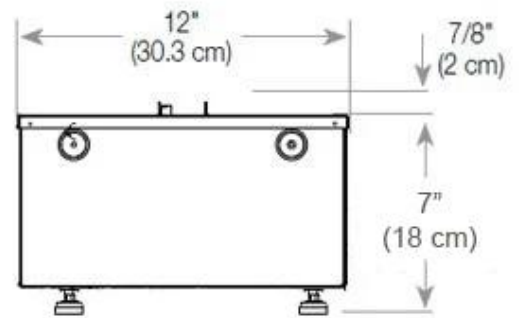

CASSETTE 500 MANUAL

SIDE