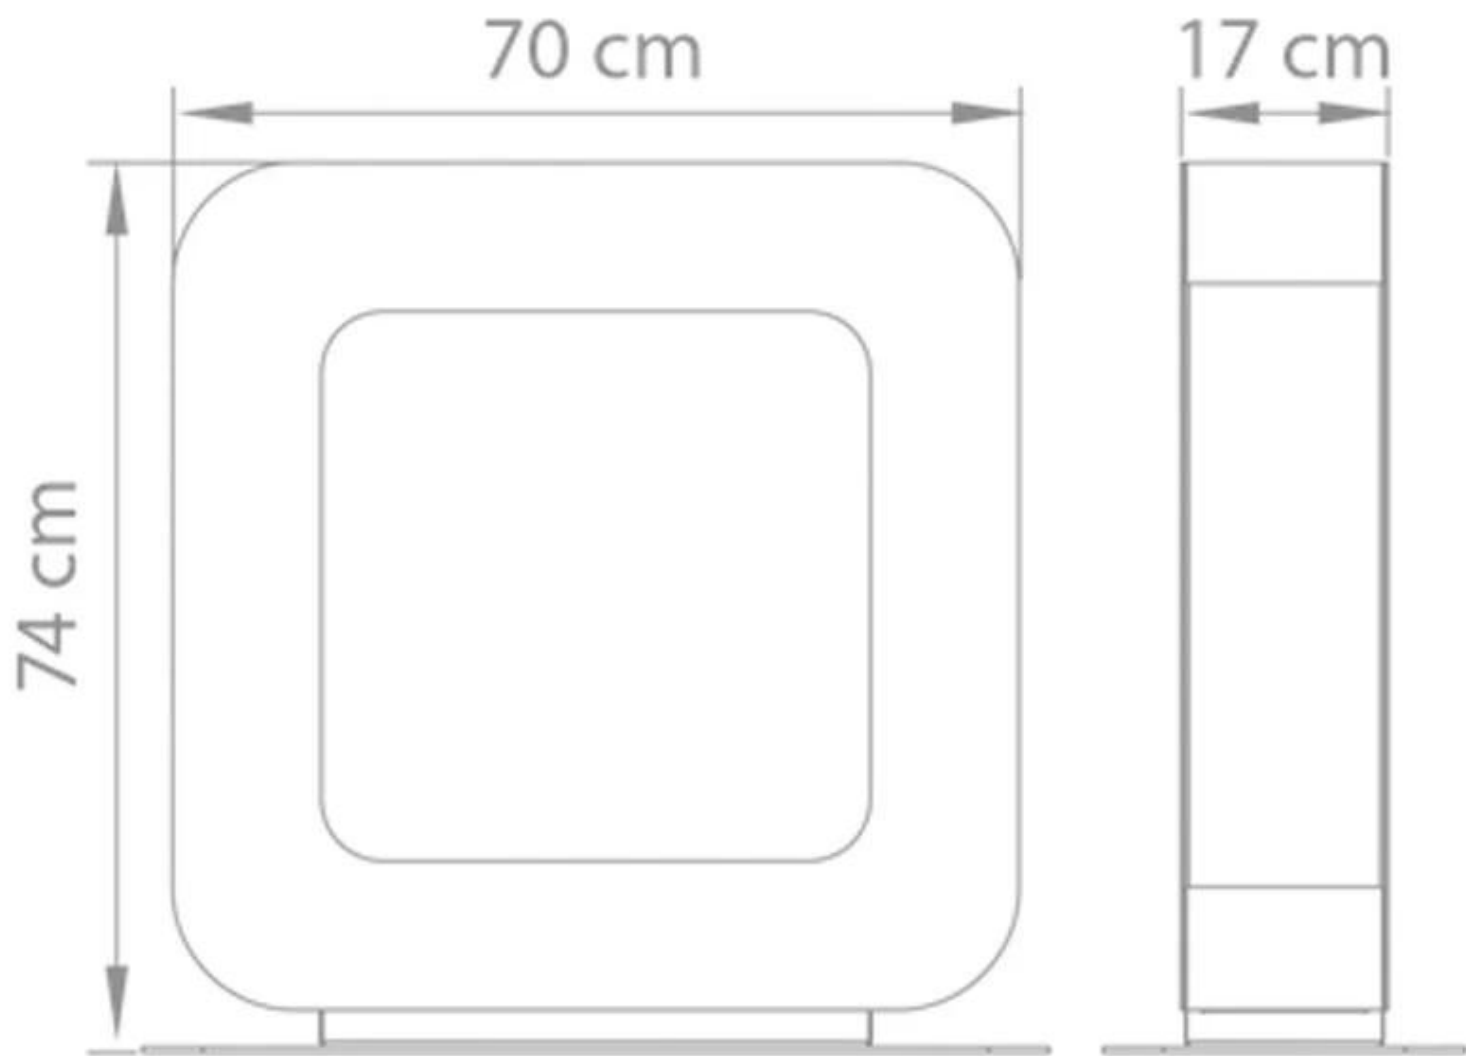

Dimensions & Weight

Length/Width	70 cm
Height	74 cm
Depth	17 cm
Weight	35 kg

Technical Specifications

Minimum room size	45 m ³
Fuel	Bioethanol
Burning time up to	6-8 hours
Capacity	2 Litres
Flame levels	1
Heat output (max)	2 kW

Burner Specifications

Adjustable flame	No
Control	Manual
Remote control	No

Material and Appearance

Material	Steel
Colour	Black
Colour	White
Interior (colour/material)	Hvid
Flame view	See-through
Shape	Rectangular
Glas included	No

Installation Details

Flue/Chimney	Not Required
--------------	--------------

Curva ST
Weight: 35 kg