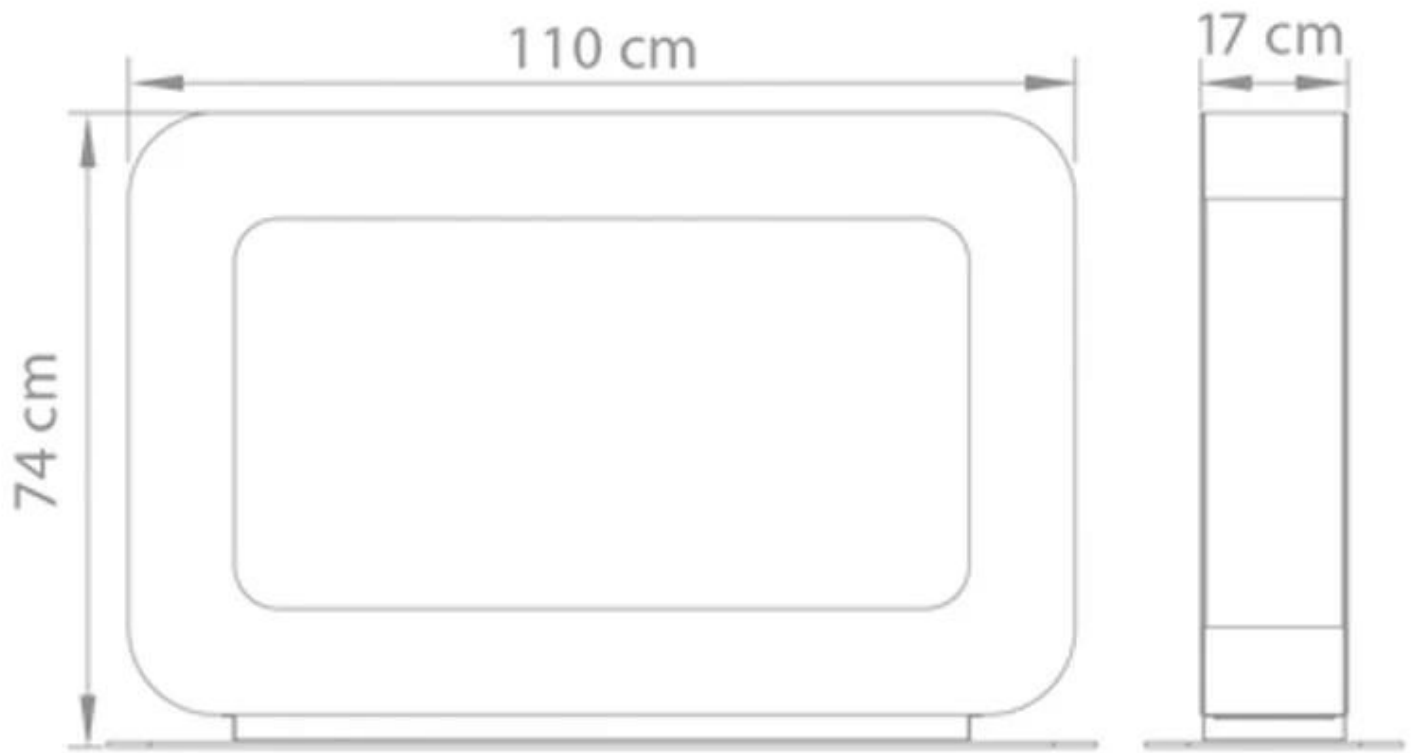

Curva DT
Weight: 55 kg