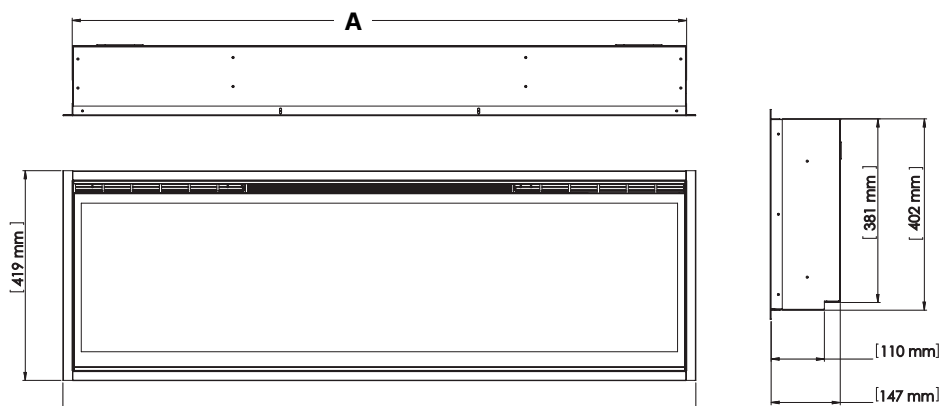

Energy-efficient heating, delivering up to 11% energy savings.

7 Day Programmable Timer.

Ignite Evolve 50 | 60 | 74 | 100

230V/50Hz | 35 Watt

Experience Better Living

Unit Dimensions

MODEL	A
Ignite Evolve 50	127,8cm
Ignite Evolve 60	153,2cm
Ignite Evolve 74	188,7cm
Ignite Evolve 100	254,8cm

Specifications

	Ignite Evolve 50	Ignite Evolve 60	Ignite Evolve 74	Ignite Evolve 100
Flame Effect system	Optiflame®	Optiflame®	Optiflame®	Optiflame®
Model number	500003706	500003710	500003712	500003713
GTIN/UPC	5011139088734	5011139088741	5011139088758	5011139088765
Model	Wall-insert	Wall-insert	Wall-insert	Wall-insert
View Type	Front	Front	Front	Front
Colour - Furniture	Black	Black	Black	Black
Media Bed	Driftwood and tumbled glass	Driftwood and tumbled glass	Driftwood and tumbled glass	Driftwood and tumbled glass
Viewing window WxH (cm)	123,8x29,7	149,2x29,7	184,6x29,7	250,6x29,7
Build in dim (WxHxD) (cm)	127,8x40,2x14,7	153,2x40,2x14,7	188,7x40,2x14,7	254,8x40,2x14,7
Heating function	Yes	Yes	Yes	Yes
Heating Element	Yes	Yes	Yes	Yes
Remote Control	Yes	Yes	Yes	Yes
Manual Operation on the fireplace possible	Yes	Yes	Yes	Yes
Lighting Module	LED	LED	LED	LED
Sound	No	No	No	No
Media Bed Flame Colours	Yes	Yes	Yes	Yes
Heat Setting 1 in Watts	1000	1000	1000	1000
Heat Setting 2 in Watts	2000	2000	2000	2000
Power consumption (flame effect) (Watt)	19	23	27	35
Wattage	2000	2000	2000	2000
Voltage	230V/50Hz	230V/50Hz	230V/50Hz	230V/50Hz
Unpacked Weight (kg)	31,8	37,2	44,9	59,7
Plug Length	1 m	1 m	1 m	1 m
Warranty	2 Years	2 Years	2 Years	2 Years