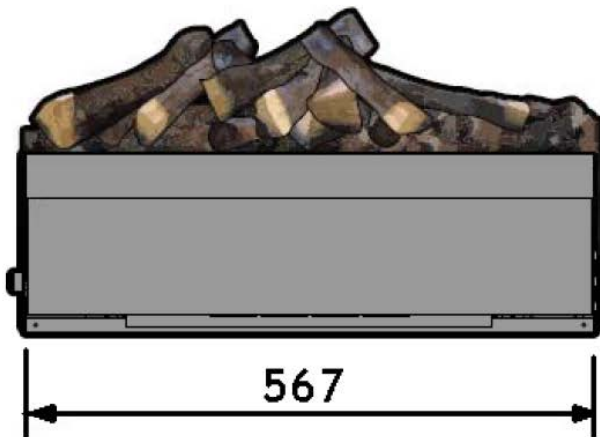

JUNEAU unbranded