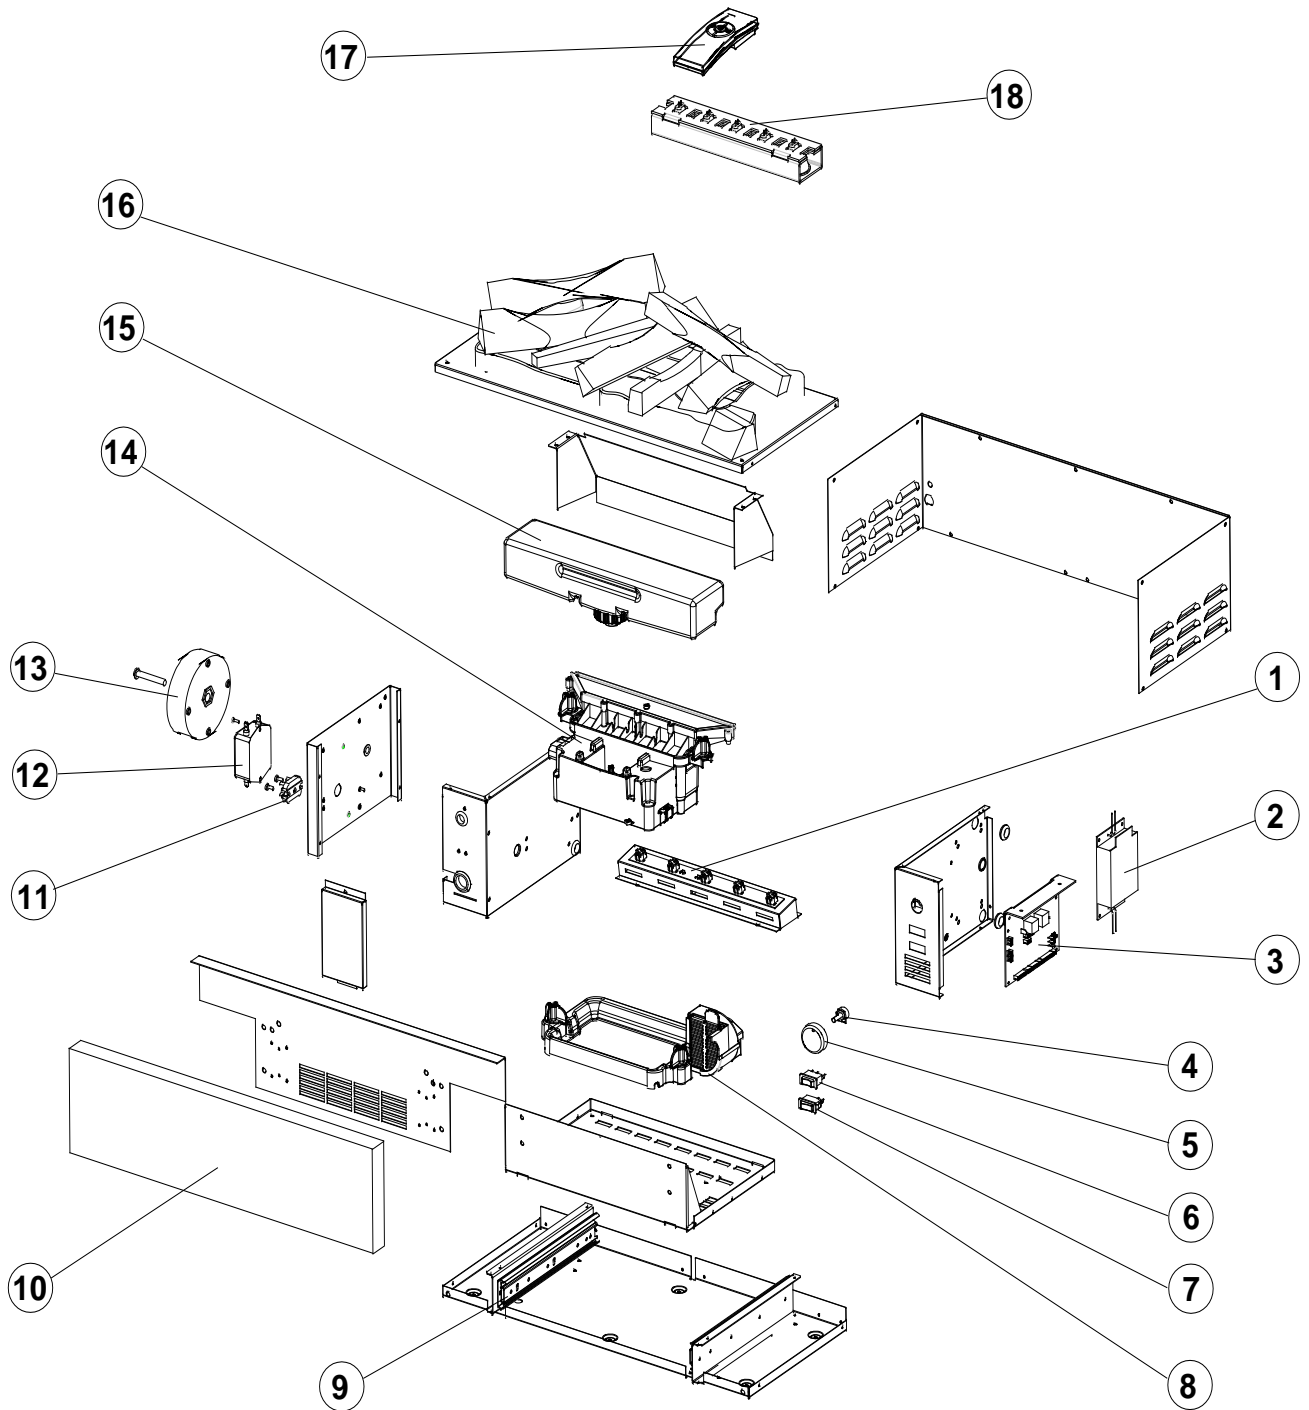

JUNEAU unbranded

JUNEAU unbranded

1	OM09004	LAMPHOLDER ASSEMBLY
2	7510010	FSP 12v POWER SUPPLY
3	DI12008	PCB PROGRAMED NO HEAT
4	7511017	POTENTIOMETER
5	7511025	CONTROL KNOB
6	7511015	INRUSH SWITCH
7	7511035	ON OFF SWITCH
8	OM09003	SUMP LOCATOR ASSEMBLY
9	7510019	HEAVY DUTY SLIDER SET
10	7511002	DRAWER FRONT
11	7510047	4 POLE 38X30 TERMINAL BLOCK
12	7510007	EPCOS FILTER
13	7510009	HALOGEN POWER SUPPLY
14	OM08005	SUMP ASSEMBLY
15	OM08002	BOTTLE ASSEMBLY
16	7510006	FUEL BED ASSEMBLY
17	7513011	REMOTE unbranded
18	OM08001	BULB PACK

NOT SHOWN

1	DI13012	SUMP CONNECTOR WIRE
2	SP03/22677/0	9 WAY SUMP CONNECTOR