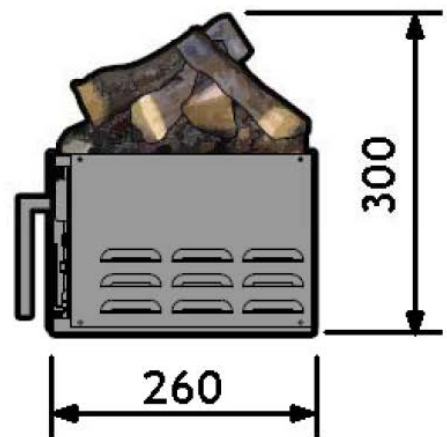

JUNEAU unbranded