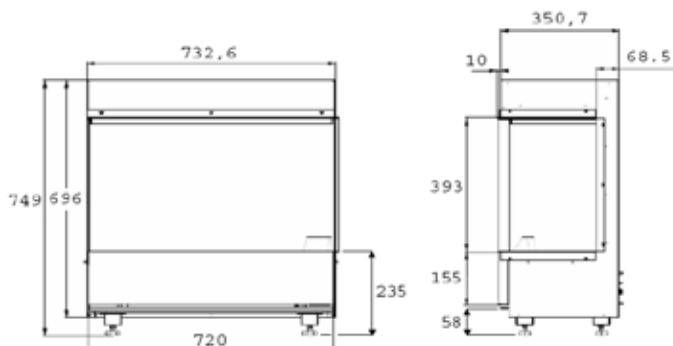

Specifications

Flame Effect system	Optimyst®
Model number	400001279
GTIN/UPC	5011139085023
Model	Built-in
View Type	1-, 2-, or 3-sided
Colour - Furniture	Black
Media Bed	Logset
Viewing window WxH (cm)	71x39
Build in dim (WxHxD) (cm)	77x78x41
Heating function	Yes
Heating Element	Yes
Remote Control	Yes
Manual Operation on the fireplace possible	Yes
Lighting Module	LED
Sound	Yes
Media Bed Flame Colours	No
Heat Setting 1 in Watts	710
Heat Setting 2 in Watts	970
Power consumption (flame effect) (Watt)	260
Wattage	1160
Voltage	230V/50Hz
Unpacked Weight (kg)	48
Plug Length	1,5 m
Warranty	2 years