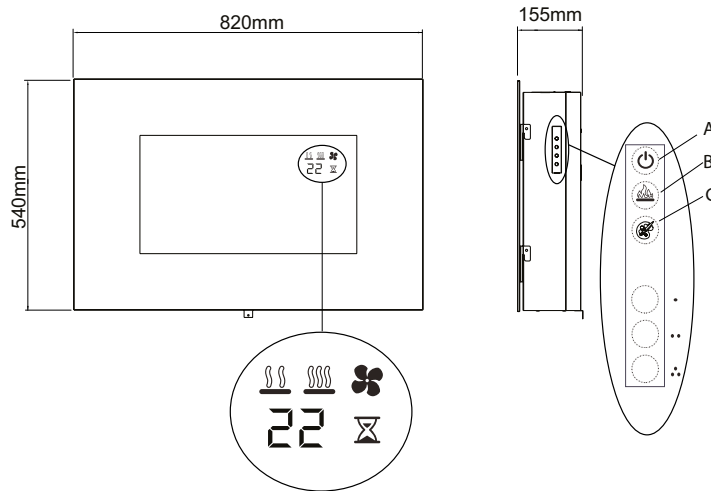

Toluca Deluxe

230V/50Hz | 10 Watt

Experience Better Living

Unit Dimensions

Specifications

Flame Effect system	Optiflame®
Model number	210418
GTIN/UPC	5011139210418
Model	Wall-mounted
View Type	Front
Colour - Furniture	Black
Media Bed	Acrylic
Viewing window WxH (cm)	51x28
Build in dim (WxHxD) (cm)	82x54x15,5
Heating function	Yes
Heating Element	Yes
Remote Control	Yes
Manual Operation on the fireplace possible	Yes
Lighting Module	LED
Sound	Yes
Media Bed Flame Colours	Yes
Heat Setting 1 in Watts	1000
Heat Setting 2 in Watts	2000
Power consumption (flame effect) (Watt)	10
Wattage	2000
Voltage	230V/50Hz
Unpacked Weight (kg)	14
Plug Length	1,5 m
Warranty	2 years