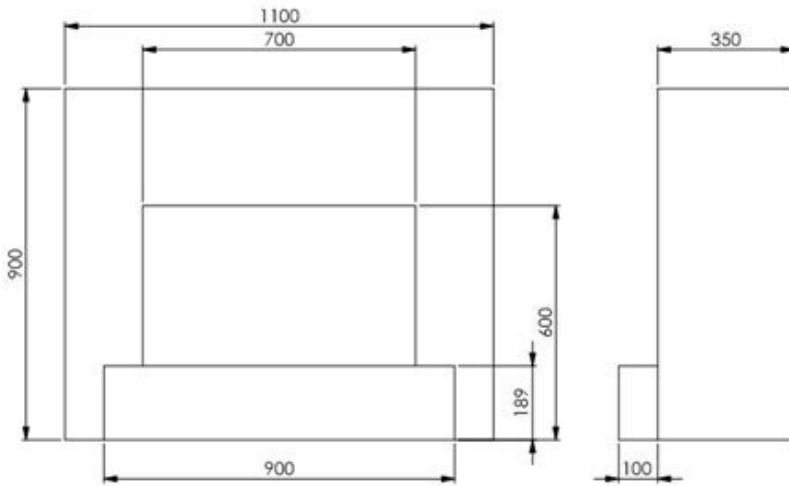

Hauptmann

Glow Fire

TECHNICAL SPECIFICATIONS

Type	Free Standing Opti-Myst Fireplace
Size	Height: 900 mm Width: 1100 mm Depth: 450 mm
Materials	MDF
Burner	Opti-Myst 600 Cassette
Capacity	1,3 liter
Usage	Up to 250 Watt / 8 - 12 Hours on a filling of water
Fuel	Electricity and Water
Colour	White and black
Heat Output	No heat output
Electricity	Yes - 230V (Normal socket)